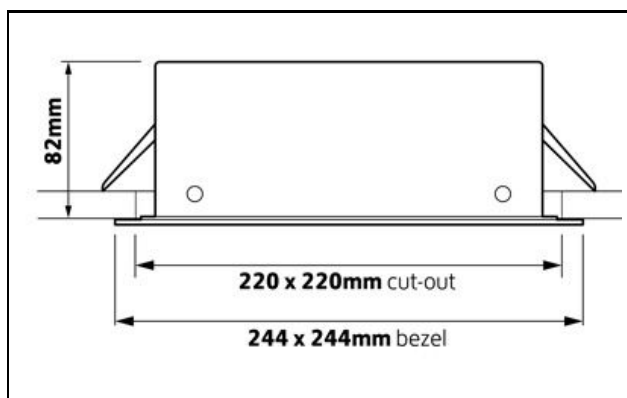

KL 125 Downlight

Recessed LED Illuminated Light Box
Uniform Light Distribution with Back Lit Design
Short circuit, overload and Temperature protection
Compliments LED Panels
Supplied with side wings for easy installation

Lumi-
naire
output Specification:-

5w	830K / 407lm	840K / 444lm
10.2w	830K / 884lm	840K / 966lm
15.3w	830K / 1217lm	840K / 1326lm

Bezel Colours:- White,

Options:-

Switch DIM / Dali or DSI

Emergency Options: