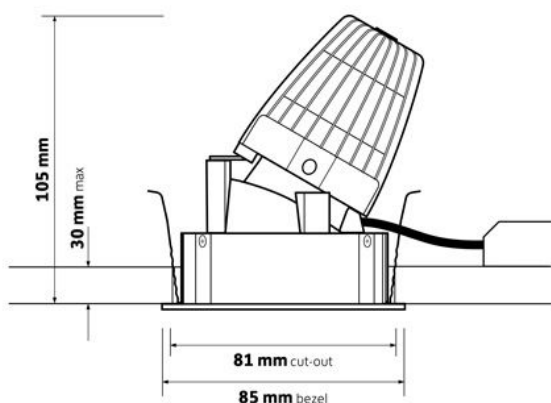

Plaster-in kit available

35 Degree and 32 Degree Reflectors

Other fittings in this range:-

KL 130 - Circular fixed downlight

KL 132 - Square Fixed & KL 133 Square Wall wash

Luminaire Power	CRI80 3000K	CRI80 4000K
8.5w	554 lumens	578 lumens
10.5w	719 lumens	749 lumens