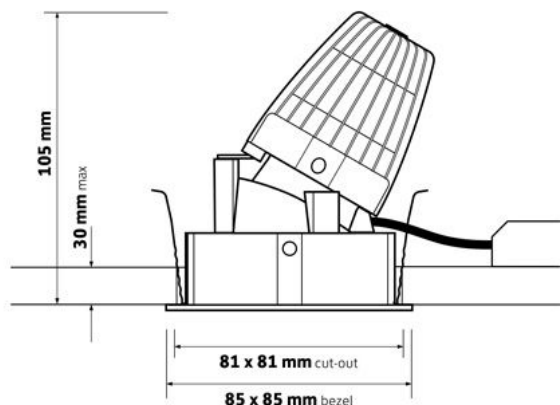

KL 133

Low Glare Architectural LED Wallwash

Available in :-White Black or Silver

With integral IP44 protective lens and deep matt black darklight baffle to minimise glare as standard.

Softlight baffle as an Option

Plaster-in kit available

35 Degree and 32 Degree Reflectors

Other fittings in this range:-

KL130 - Circular fixed downlight

KL 131 - Circular Wall Wash

KL 132 - Square Fixed

Luminaire Output Specification

Luminaire Power   CRI80 3000K   CRI80 4000K

8.5w   554 lumens   578 lumens

10.5w   719 lumens   749 lumens

Options:-

SwitchDIM, DALI or DSI

Emergency Conversion

DALI and self test EM Conversion

Single point Connection to ILEM product

**For more information on the product
please contact sales@keenlight.com**

keenlight

Oak Lodge, Horsham Road, Crawley RH11 9HQ
T: 01293 511699 W: www.keenlight.com E: