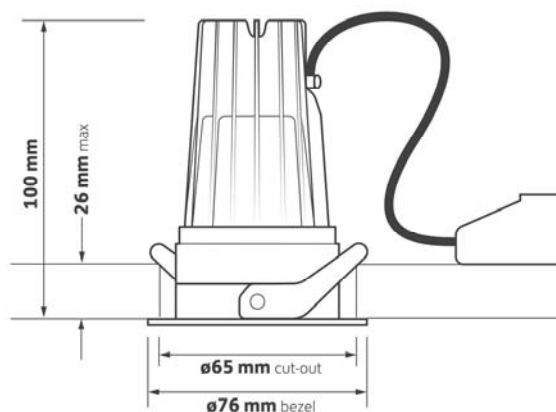

KL 175

Mini Pinhole Downlight

Mini Pinhole Downlight Tridonic Engine - also available with Xicato Engine (KL176)

Wide range of features including :
Fixed or tiltable bodies
White Gold or Black baffle
Black or White Body
IP54 Ribbed Glass
Honeycomb Reflector
20 or 40 deg beam angle reflectors

Luminaire output Specification:-

Wattage	CRI 90 2700K	CRI80 3000K	CRI80 4000K
8.5w	355 lumens	431 lumens	450 lumens
10.5w	462 lumens	559 lumens	583 lumens

Options:-

Switch DIM / Dali or DSI

Emergency Options: