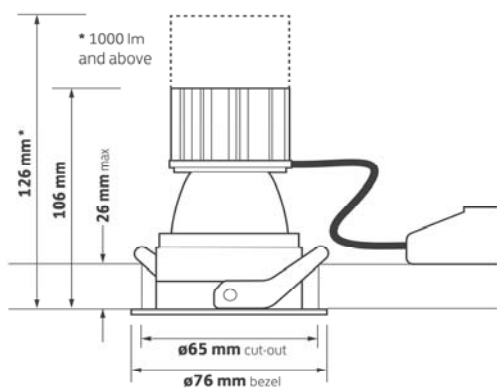

## Mini Pinhole Downlight

Mini Pinhole Downlight Xicato Engine - also available with Tridonic Engine (KL175)

Wide range of features including :

- Fixed or tiltable bodies
- White Gold or Black baffle
- Black or White Body
- IP54 Ribbed Glass
- Honeycomb Reflector
- 16 , 24 or 40 deg beam angle reflectors

### Luminaire output Specification:-

Wattage	CRI 90 2700K	CRI90 3000K	CRI90 4000K
10.5w	318 lumens	319 lumens	320 lumens
14.4w	435 lumens	437 lumens	439 lumens
19.1w	616 lumens	620 lumens	627 lumens