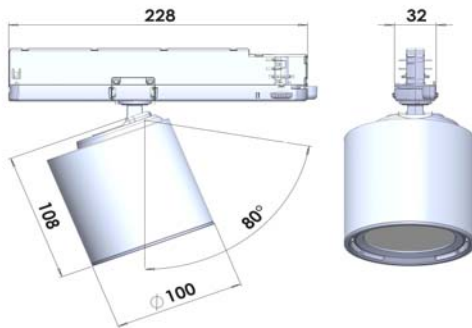

KL-2013T/016Caf

**SLIMLINE
DRIVER**

For use with Global Track

Track Mounted LED fitting, available with range of lumen packages.

Supplied with Global Track 3 circuit adaptor as standard.

Single circuit adaptor available on request.

SPECIFICATION—

Available in choice of finish:- White Black Silver

Wattage:- 25w—31w

CRI 80
3000K, 4000K, 5000K

CRI90
2700K,3000K,3500K,4000K

Beam Angles - 15,20, 30, 50 deg

Lumens output dependant on criteria 2825—4375lm