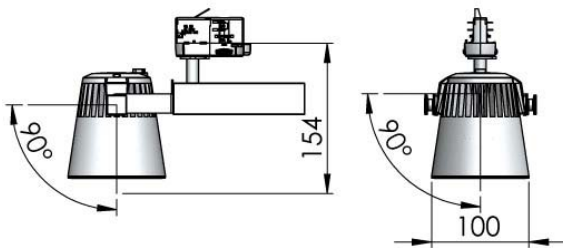

KL-2013T/GM

**Compact
& Efficient**

For use with Global Track

Track Mounted LED fitting, available with range of lumen packages.

Supplied with Global Track 3 circuit Adaptor as standard.

Single circuit adaptor available on request

SPECIFICATION—

Available in choice of finish:- White Black Silver

Wattage:- 15w —32w
CRI 80,
3000K, 4000K, 5000K

CRI90
2700K,3000K,3500K,4000K

Beam Angles - 15,20 30, 50 deg

Lumens output dependant on criteria 1900—4475lm