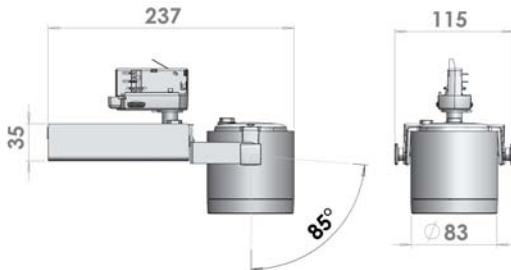

KL-2013T/GS

**High Lumen
Cost Efficient**

For use with Global Track

Track Mounted LED fitting, available with range of lumen packages.

Supplied with Global Track 3 circuit Adaptor as standard.

Single circuit adaptor available on request

SPECIFICATION—

Available in choice of finish:- White Black Silver

Wattage:- 15w—32w

CRI 80
3000K, 4000K, 5000K

CRI90
2700K,3000K,3500K,4000K

Beam Angles - 15,20 30, 50 deg

Lumens output dependant on criteria 1900—4475lm