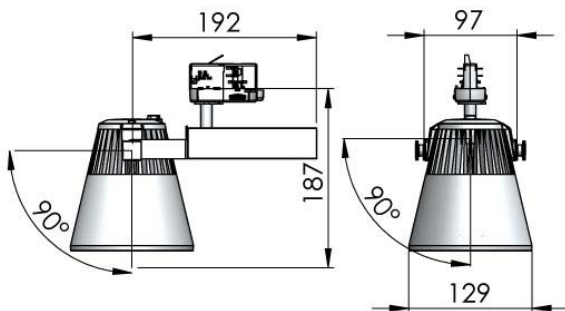

# KL-2013T/GT

**High Performance  
& Economical**

For use with Global Track

Track Mounted LED fitting, available with range of lumen packages.

Supplied with Global Track 3 circuit Adaptor as standard.

Single circuit adaptor available on request

## SPECIFICATION—

Available in choice of finish:- White Black Silver

Wattage:- 22-49W

CRI 80, 90

CCT, 2700K,3000K,3500K,4000K

Beam Angles - 10,20,24,30,40,50 & 60 deg

Lumens output dependant on criteria 2700-7325lm