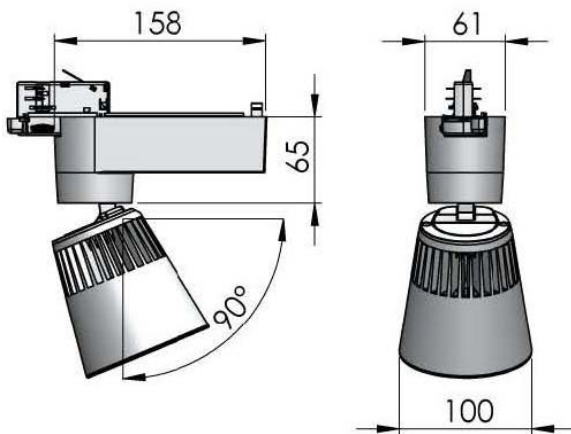

KL-2013T/LM

**High
Performance**

For use with Global Track

SPECIFICATION—

Available in choice of finish:- White Black Silver

Wattage:- 15w—32w

CRI 80
3000K, 4000K, 5000K

CRI90
2700K,3000K, 3500K,4000K,

Beam Angles - 15, 20, 30, 50 deg

Lumens output dependant on criteria 1900 - 4475lm

Track Mounted LED fitting, available with range of lumen packages.

Supplied with Global Track 3 circuit adaptor as standard.