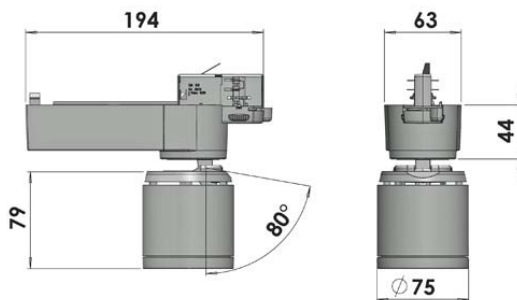

# KL-2013T/TMC

**High  
Performance  
Compact**

For use with Global Track

## SPECIFICATION—

Available in choice of finish:- White Black Silver

Wattage:- 10—26w

CRI 80  
3000K, 4000K, 3000K

CRI90  
2700K,3000K, 3500K,4000K,

Beam Angles - 15,21, 32, 46 deg

Lumens output dependant on criteria 1500—3800lm

Track Mounted LED fitting, available with range of lumen packages.

Supplied with Global Track 3 circuit adaptor as standard.

Single circuit adaptor available on request,

**For more information on the product  
please contact [sales@keenlight.com](mailto:sales@keenlight.com)**