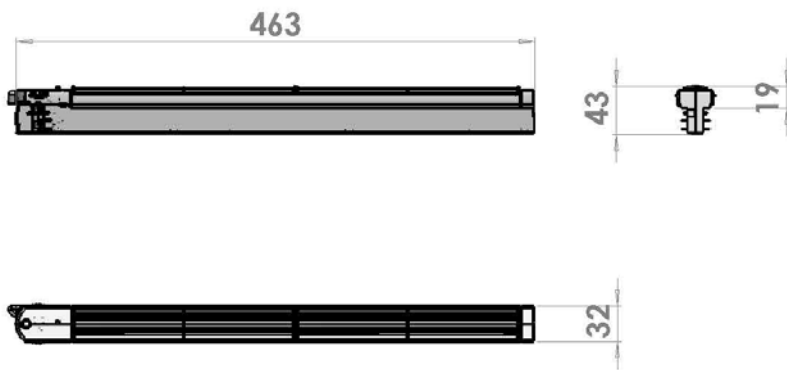

KL-2018T/Rsp S

Ideal for general lighting retail applications.
Excellent for aisle or shelf lighting

For use with Global Track

Track Mounted LED fitting, available with range of lumen packages.

Supplied with Global Track 3 circuit adaptor as standard.

SPECIFICATION—

Available in finish:- White

CRI 80—3000K—1770lm/15w
CRI 80—4000K—1800lm /15w

Available with Opal or Direct Diffusers

Also available as double—see KL-2018T/Rsp D

For further information on this product please call Sales Office or email sales@keenlight.com