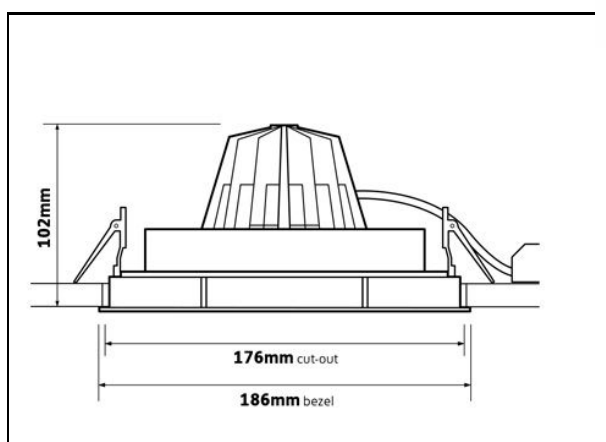

KL 79 Downlight

Recessed LED Gimbal Downlight

Multi Faceted Reflector

For use in most areas

Beam Angles: Narrow, Medium and Wide

Specification:-

Luminaire Lumen package:

| | | |
|-------|---------------|---------------|
| 7w | 830K / 688lm | 840K / 717lm |
| 11.5w | 830K / 1294lm | 840K / 1349lm |
| 18.3w | 830K / 2015lm | 840K / 2102lm |
| 26.5w | 830K / 2687lm | 840K / 2803lm |