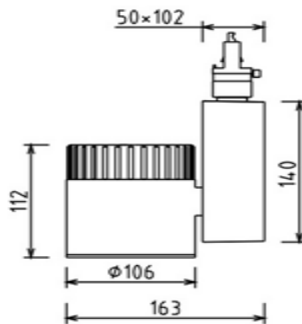

## KL-Target A

Track Mounted LED fitting, available with range of lumen packages.  
Supplied with Global Track 3 circuit adaptor as standard. Single circuit adaptor available on request,

### SPECIFICATION—

Eco— 17-38w various lumens depending on colour temp

Standard—17-42w various lumens depending on colour temp

Food—16-41w—various lumens depending on colour temp

Available in choice of finish:- White Grey Black