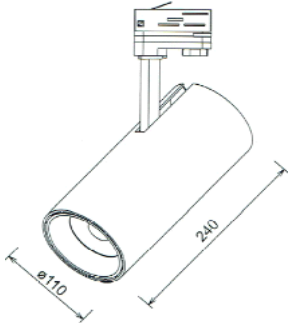

keenlight

KL-Target D

Track Mounted LED fitting, available with range of lumen packages.
Supplied with Global Track 3 circuit adaptor as standard. Single circuit adaptor available on request,

APPLICATIONS

- Track Mounted for use with Global Track

SPECIFICATION—

Eco— 17-38w various lumens depending on colour temp

Standard—17-42w various lumens depending on colour temp

Food—16-41w—various lumens depending on colour temp