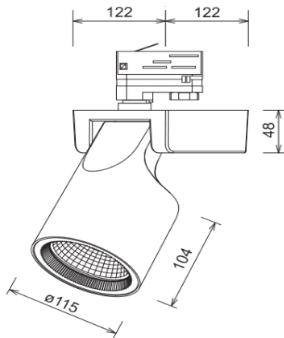

## KL-Target F

Track Mounted LED fitting, available with range of lumen packages.  
Supplied with Global Track 3 circuit adaptor as standard. Single circuit adaptor available on request,