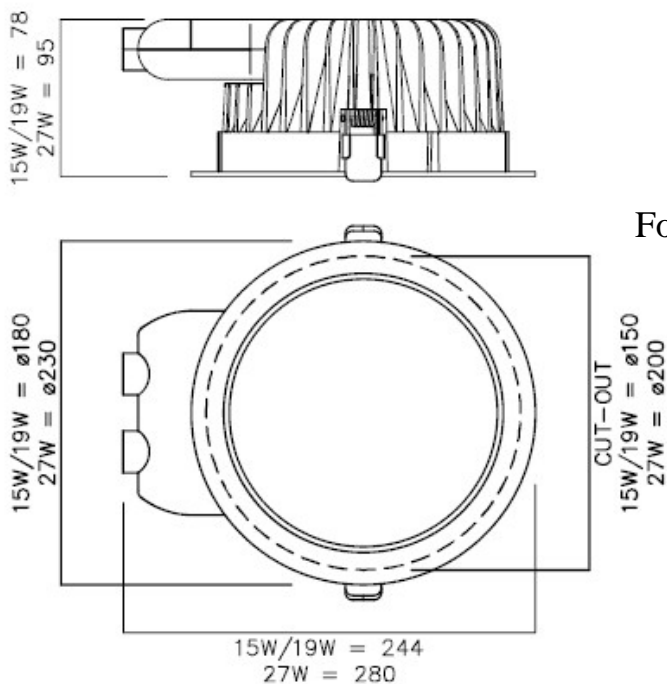

KL Thames v2 Downlight

Recessed LED Downlight
Available in 2 sizes - 3 outputs
With Opal Acrylic Diffuser
For use in Corridors and Circulation Areas

Specification:-

45 deg beam angle

Lumen packages 2500/27w , 1750/19w
1310/15w

CRI 80 / 4000K + 5000K
Bezel Colours:- White only

For more information on the product
please contact sales@keenlight.com

keenlight.

Oak Lodge, Horsham Road, Crawley RH11 9HQ
T: 01293 511699 W: www.keenlight.com E: sales@keenlight.com