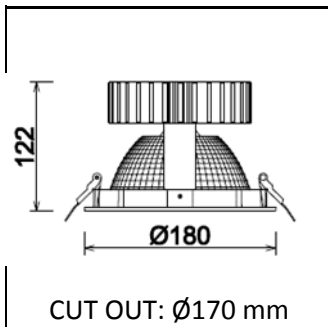

KL Trent II Downlight

Recessed LED Downlight
Ideal for Commercial & Offices, Galleries, Public Areas
Supplied with side wings for easy installation

Specification:-

70 degree beam angle

Lumen packages (determined by luminaire
Options) up to 6210 lumens