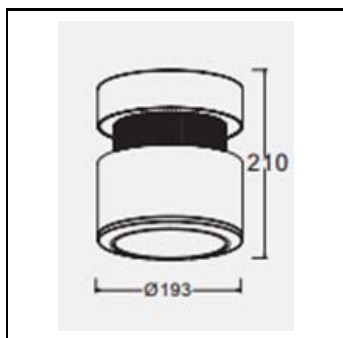

# KL Trent S Downlight

Surface Mount LED Downlight  
Ideal for Retail, Offices, Galleries, Public Areas  
Can also be supplied with suspension kit

Specification:-

65 Degree Beam Angle

Lumen packages (determined by luminaire  
Options) up to 6210 lumens