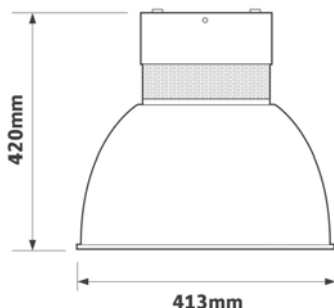

### HiBay Pendant

LED Hi Bay Pendant  
Polycarbonate Lexalite Reflexor Refractor  
Colour combinations for gear housing available on request  
Supplied with 2m suspension kit as standard