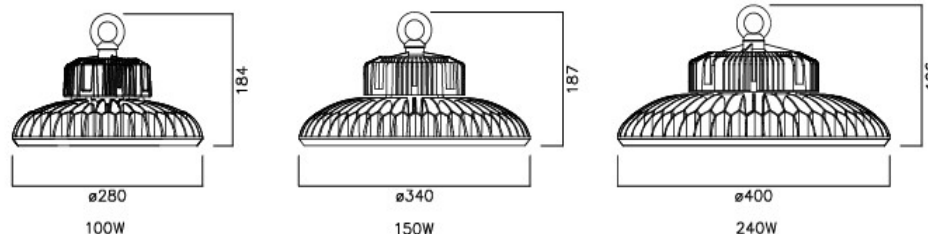

KLHB AZ20

Hi Bay Pendant

High Output LED IP65 Hi Bay Pendant

Ideal for Production Areas, Airports, Railway or Coach Terminals

Specification:-

Die Cast Aluminium body painted Matt Black

Lumen packages :-

100w/ 12860lm

150w/ 20080lm

240w/34320lm

Toughened Glass front Panel with Gasket between glass and painted black steel trim to ensure IP65 rating

CRI80/ 4000K

112 Degree Beam Angle

Available in 3 sizes (see below)

For other beam angles please