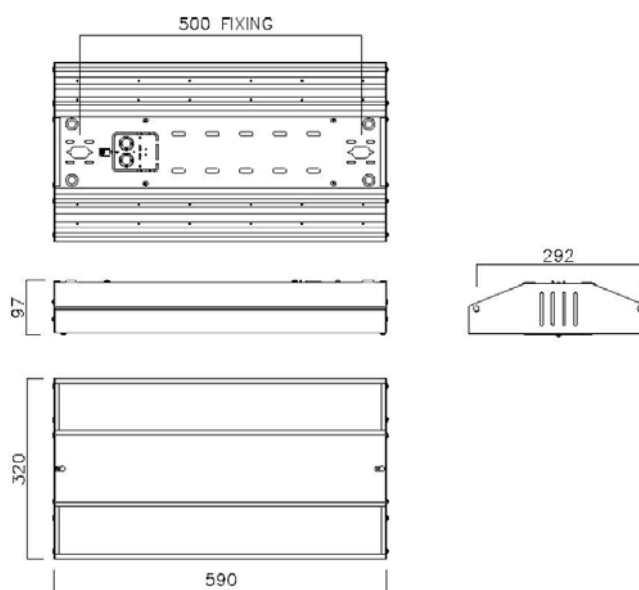

KLLB K11

Low Bay

Easy to Install LED LowBay

Ideal for Garages, Workshops, Retail Sheds/Warehouses

Surface Mount

Eye holes for easy Suspension

Clear Polycarbonate UV Stable Filter

Specification:-

Lumen packages :-
140w/ 16500lm

CRI80/ 4000K

Weight 4.90Kg

For more information on the product
please contact sales@keenlight.com

keenlight.

Oak Lodge, Horsham Road, Crawley RH11 9HQ
T: 01293 511699 W: www.keenlight.com E: sales@keenlight.com