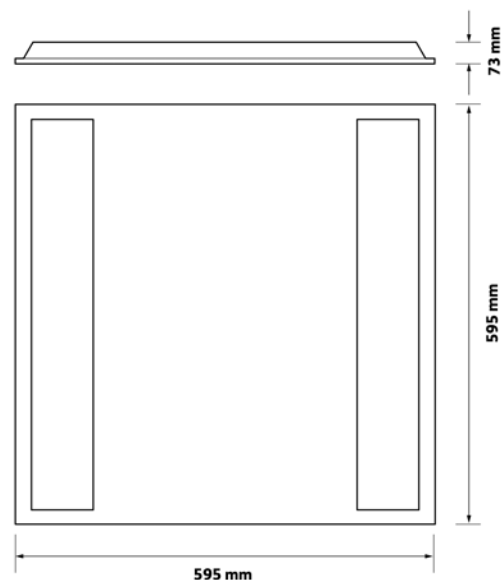

Specification:-
2525 lumens to 4750 lumens
21w to 42w
3000K & 4000K

Also available as 1200x600

Recessed White 600x600 OR
1200x600

Twin IP44 Linear Windows

Emergency & Dimming Options
available

Excellent Uniform Light Distribu-