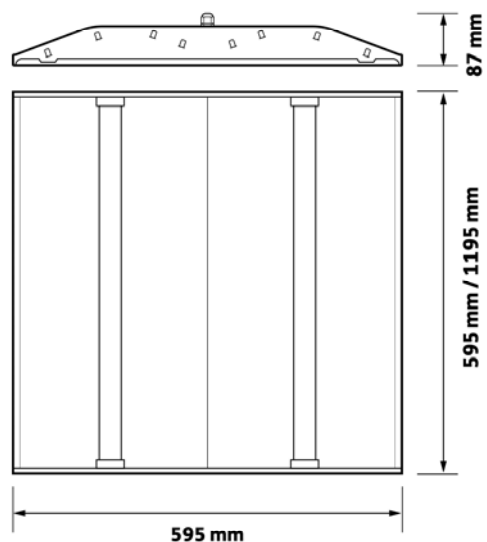

KLMR660/141

Follow the light..

Recessed White 600x600 OR
1200x600

For Vertical or Horizontal Illumination

Single point connection for emergency

Dimming available

Specification:-
5500 lumens to 6200 lumens
42w to 49w
3000K & 4000K