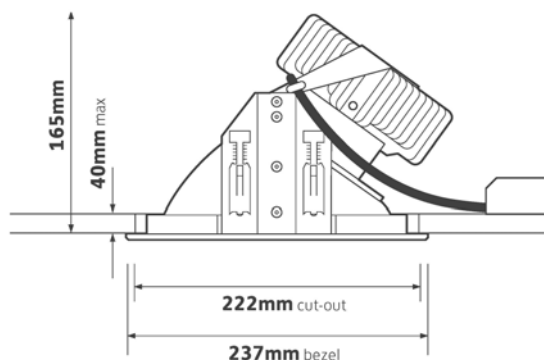

KLRA-C93

LED recessed circular
asymmetric

Fixed die cast white bezel

Optimised thermal management system

Satin edged reflector

Luminaire Output Specification

12w	830K / 863 lumens
10.9w	840K / 862 lumens
20.8w	830K / 1570 lumens
19w	840K / 1568 lumens
30.3w	830K / 2352 lumens
27.8w	840K / 2350 lumens

60,000 Life

Options:

- Emergency single point connection to ILEM
- 3 hour Emergency Conversion
- 3 hour Self Test Emergency Conversion
- 3 hour DALI addressable EM Conversion

For more information on the product
please contact sales@keenlight.com